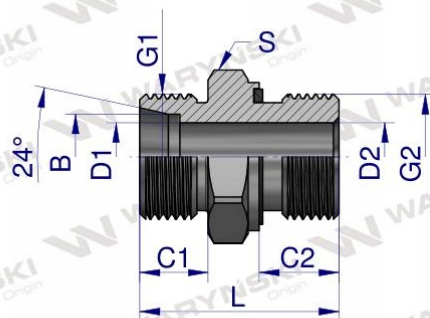

Opis produktu

Przyłączka hydrauliczna BB (XGE) M22x1.5 15L x 3/4" BSP ED Waryński

Indeks	G1	G2	B	C1	C2	D1	D2	L	S
	METRYCZNY	BSPP	mm	mm	mm	mm	mm	mm	mm
W-5011060602	M12X1.5	1/8"-28	6,0	10,0	8,0	4,0	4,0	23,5	14
W-5011060604	M12X1.5	1/4"-19	6,0	10,0	12,0	4,0	6,0	29,0	19
W-5011060606	M12X1.5	3/8"-19	6,0	10,0	12,0	4,0	9,0	30,5	22
W-5011060802	M14X1.5	1/8"-28	8,0	10,0	8,0	6,0	4,0	24,5	14
W-5011060804	M14X1.5	1/4"-19	8,0	10,0	12,0	6,0	6,0	29,0	19
W-5011060806	M14X1.5	3/8"-19	8,0	10,0	12,0	6,0	9,0	30,5	22
W-5011060808	M14X1.5	1/2"-14	8,0	10,0	14,0	6,0	12,0	33,0	27
W-5011061004	M16X1.5	1/4"-19	10,0	11,0	12,0	6,0	6,0	30,0	19
W-5011061006	M16X1.5	3/8"-19	10,0	11,0	12,0	8,0	8,0	31,5	22
W-5011061008	M16X1.5	1/2"-14	10,0	11,0	14,0	8,0	12,0	34,0	27
W-5011061204	M18X1.5	1/4"-19	12,0	11,0	12,0	7,5	7,5	31,0	19
W-5011061206	M18X1.5	3/8"-19	12,0	11,0	12,0	10,0	10,0	31,5	22
W-5011061208	M18X1.5	1/2"-14	12,0	11,0	14,0	10,0	10,0	34,0	27
W-5011061506	M22X1.5	3/8"-19	15,0	12,0	12,0	12,0	9,0	31,5	24
W-5011061508	M22X1.5	1/2"-14	15,0	12,0	14,0	12,0	12,0	35,0	27
W-5011061512	M22X1.5	3/4"-14	15,0	12,0	16,0	12,0	12,0	38,0	32
W-5011061808	M26X1.5	1/2"-14	18,0	12,0	14,0	12,0	12,0	36,0	27
W-5011061812	M26X1.5	3/4"-14	18,0	12,0	16,0	15,0	15,0	38,0	32
W-5011062208	M30X2	1/2"-14	22,0	14,0	14,0	19,0	12,0	38,0	32
W-5011062212	M30X2	3/4"-14	22,0	14,0	16,0	18,0	18,0	40,0	32
W-5011062216	M30X2	1"-11	22,0	14,0	18,0	19,0	21,5	43,0	41
W-5011062812	M36X2	3/4"-14	28,0	14,0	16,0	24,0	15,5	41,0	41
W-5011062816	M36X2	1"-11	28,0	14,0	18,0	23,0	23,0	43,0	41
W-5011063516	M45X2	1"-11	35,3	16,0	18,0	30,0	21,5	46,5	46
W-5011063520	M45X2	1 1/4"-11	35,3	16,0	20,0	30,0	30,0	48,0	50
W-5011064220	M52X2	1 1/4"-11	42,3	16,0	20,0	36,0	30,0	50,0	55