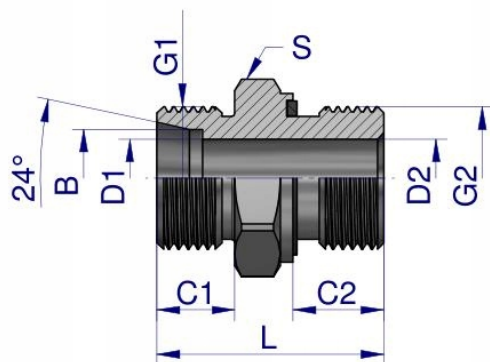

### Opis produktu

Przyłączka hydrauliczna BB (XGE) M14x1.5 08L x 3/8" BSP ED Waryński

Indeks	G1	G2	B	C1	C2	D1	D2	L	S
	METRYCZNY	BSP	mm	mm	mm	mm	mm	mm	mm
W-5011060602	M12X1.5	1/8"-28	6,0	10,0	8,0	4,0	4,0	23,5	14
W-5011060604	M12X1.5	1/4"-19	6,0	10,0	12,0	4,0	6,0	29,0	19
W-5011060606	M12X1.5	3/8"-19	6,0	10,0	12,0	4,0	9,0	30,5	22
W-5011060802	M14X1.5	1/8"-28	8,0	10,0	8,0	6,0	4,0	24,5	14
W-5011060804	M14X1.5	1/4"-19	8,0	10,0	12,0	6,0	6,0	29,0	19
W-5011060806	M14X1.5	3/8"-19	8,0	10,0	12,0	6,0	9,0	30,5	22
W-5011060808	M14X1.5	1/2"-14	8,0	10,0	14,0	6,0	12,0	33,0	27
W-5011061004	M16X1.5	1/4"-19	10,0	11,0	12,0	6,0	6,0	30,0	19
W-5011061006	M16X1.5	3/8"-19	10,0	11,0	12,0	8,0	8,0	31,5	22
W-5011061008	M16X1.5	1/2"-14	10,0	11,0	14,0	8,0	12,0	34,0	27
W-5011061204	M18X1.5	1/4"-19	12,0	11,0	12,0	7,5	7,5	31,0	19
W-5011061206	M18X1.5	3/8"-19	12,0	11,0	12,0	10,0	10,0	31,5	22
W-5011061208	M18X1.5	1/2"-14	12,0	11,0	14,0	10,0	10,0	34,0	27
W-5011061506	M22X1.5	3/8"-19	15,0	12,0	12,0	12,0	9,0	31,5	24
W-5011061508	M22X1.5	1/2"-14	15,0	12,0	14,0	12,0	12,0	35,0	27
W-5011061512	M22X1.5	3/4"-14	15,0	12,0	16,0	12,0	12,0	38,0	32
W-5011061808	M26X1.5	1/2"-14	18,0	12,0	14,0	12,0	12,0	36,0	27
W-5011061812	M26X1.5	3/4"-14	18,0	12,0	16,0	15,0	15,0	38,0	32
W-5011062208	M30X2	1/2"-14	22,0	14,0	14,0	19,0	12,0	38,0	32
W-5011062212	M30X2	3/4"-14	22,0	14,0	16,0	18,0	18,0	40,0	32
W-5011062216	M30X2	1"-11	22,0	14,0	18,0	19,0	21,5	43,0	41
W-5011062812	M36X2	3/4"-14	28,0	14,0	16,0	24,0	15,5	41,0	41
W-5011062816	M36X2	1"-11	28,0	14,0	18,0	23,0	23,0	43,0	41
W-5011063516	M45X2	1"-11	35,3	16,0	18,0	30,0	21,5	46,5	46
W-5011063520	M45X2	1 1/4"-11	35,3	16,0	20,0	30,0	30,0	48,0	50
W-5011064220	M52X2	1 1/4"-11	42,3	16,0	20,0	36,0	30,0	50,0	55